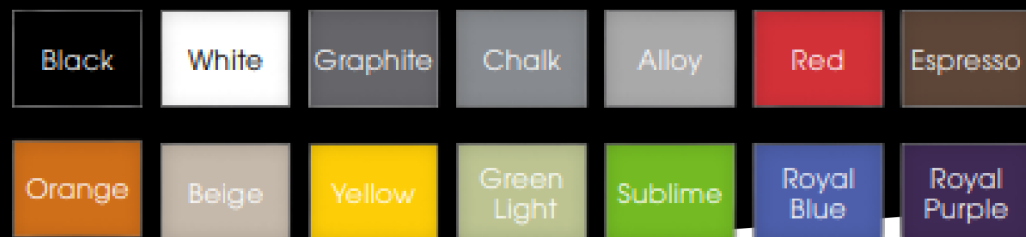

SNAP-LOCK FLOORING

A great alternative flooring option to epoxy, our snap-lock flooring is easy to install, comes in a variety of colors and designs and is incredibly easy to maintain.

Available Colors: