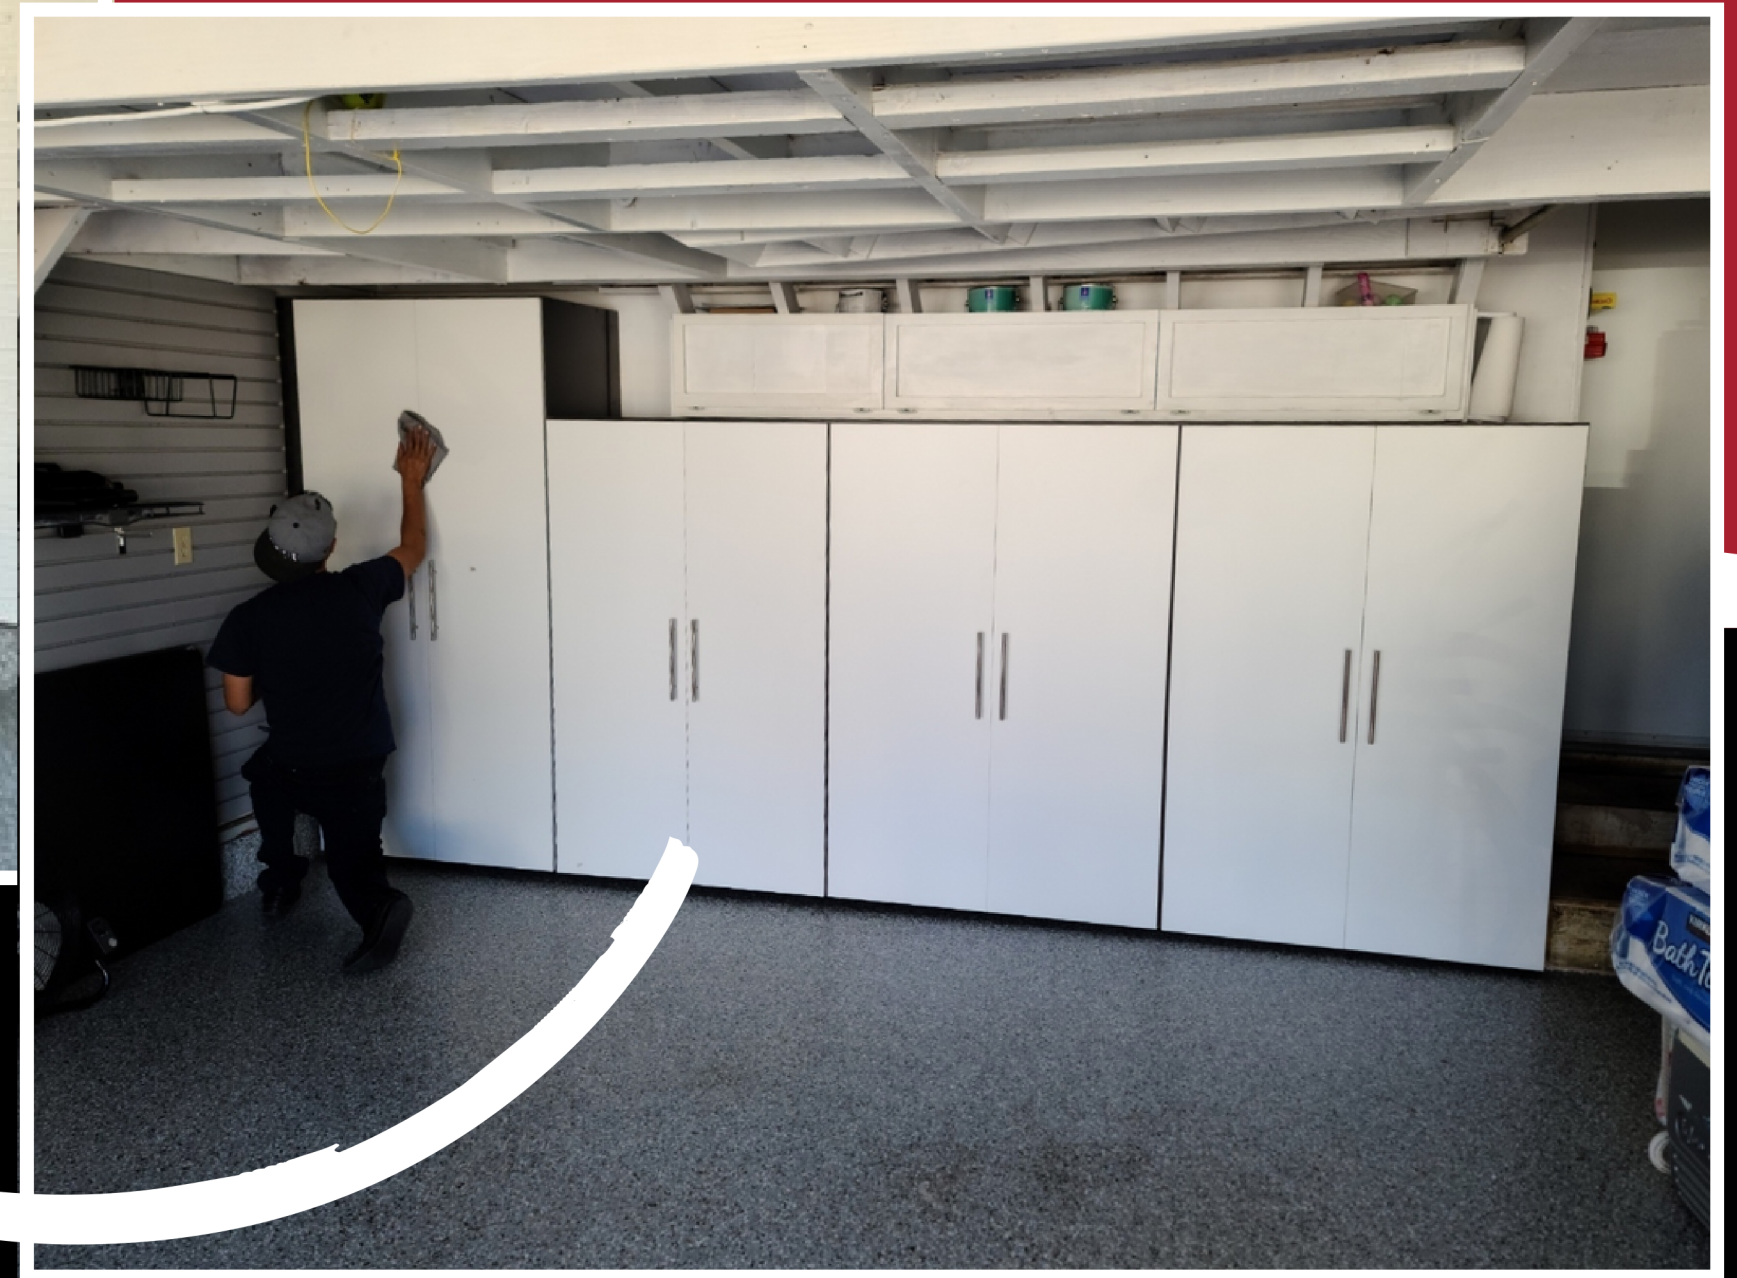

CUSTOMIZE YOUR
CABINET SIZES FOR
A PERFECT FIT IN
ANY GARAGE!

MADE TO FIT
CABINETS,
CUSTOM TO YOUR
SPACE

M O N T E R E Y

www.garage-rescue.com